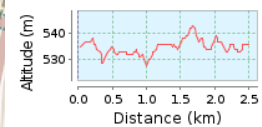

Achilles Hope & Possibility Run 2019

1.55 miles (round trip)

Total climb: 59 ft, Total descent: 59 ft

Altitude range 49 ft (Altitude from 1732 ft to 1781 ft)

© achilles2015 | © Mapbox | © OpenStreetMap contributors | iText 4.2.0 | ID: godyeggsjenemit